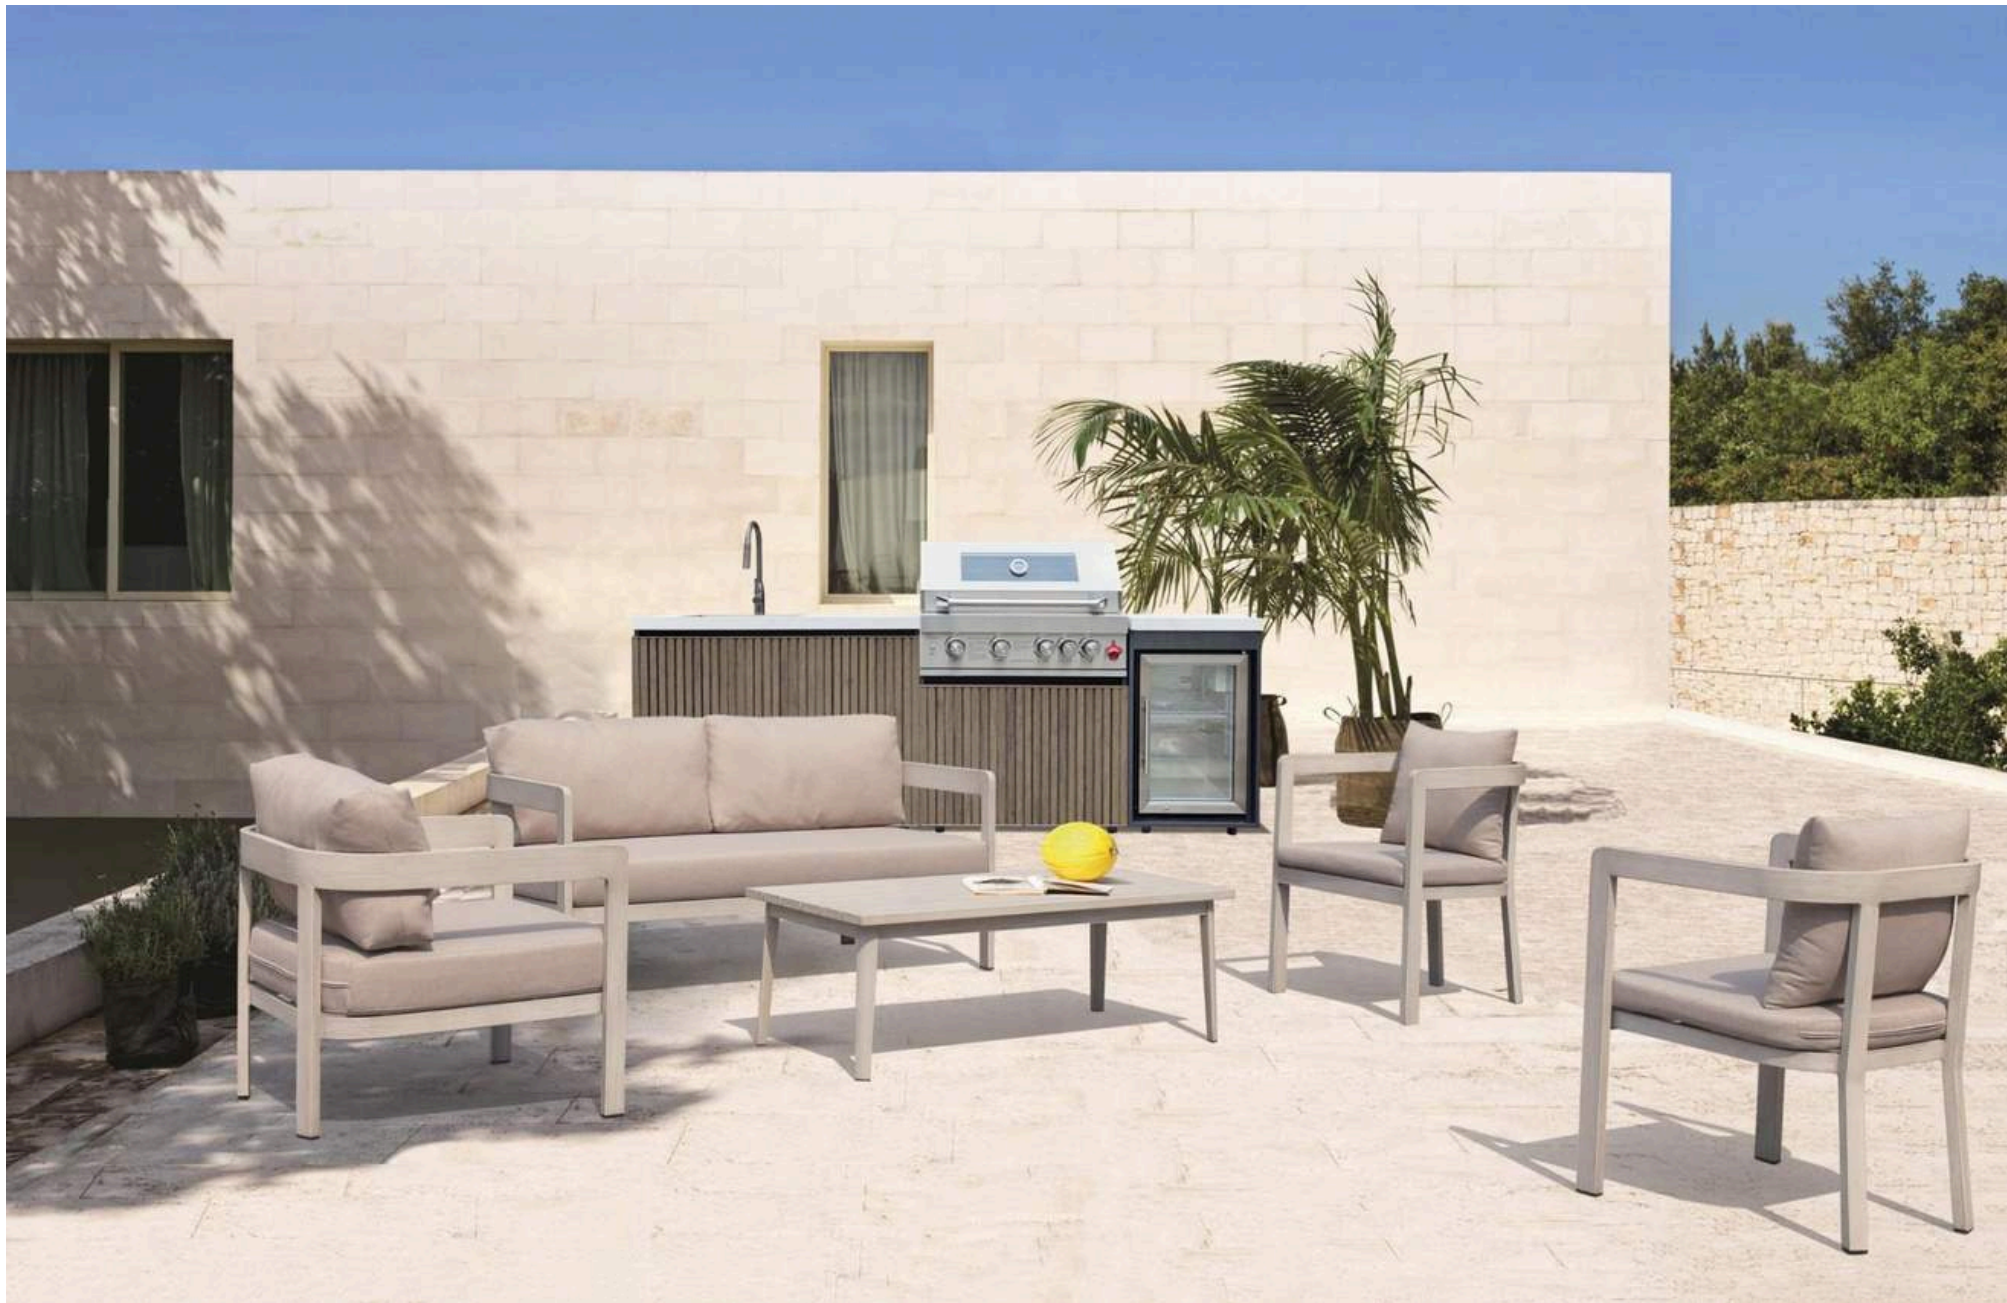

/ CORSICA

OUTDOOR SOFA SET: GF2224