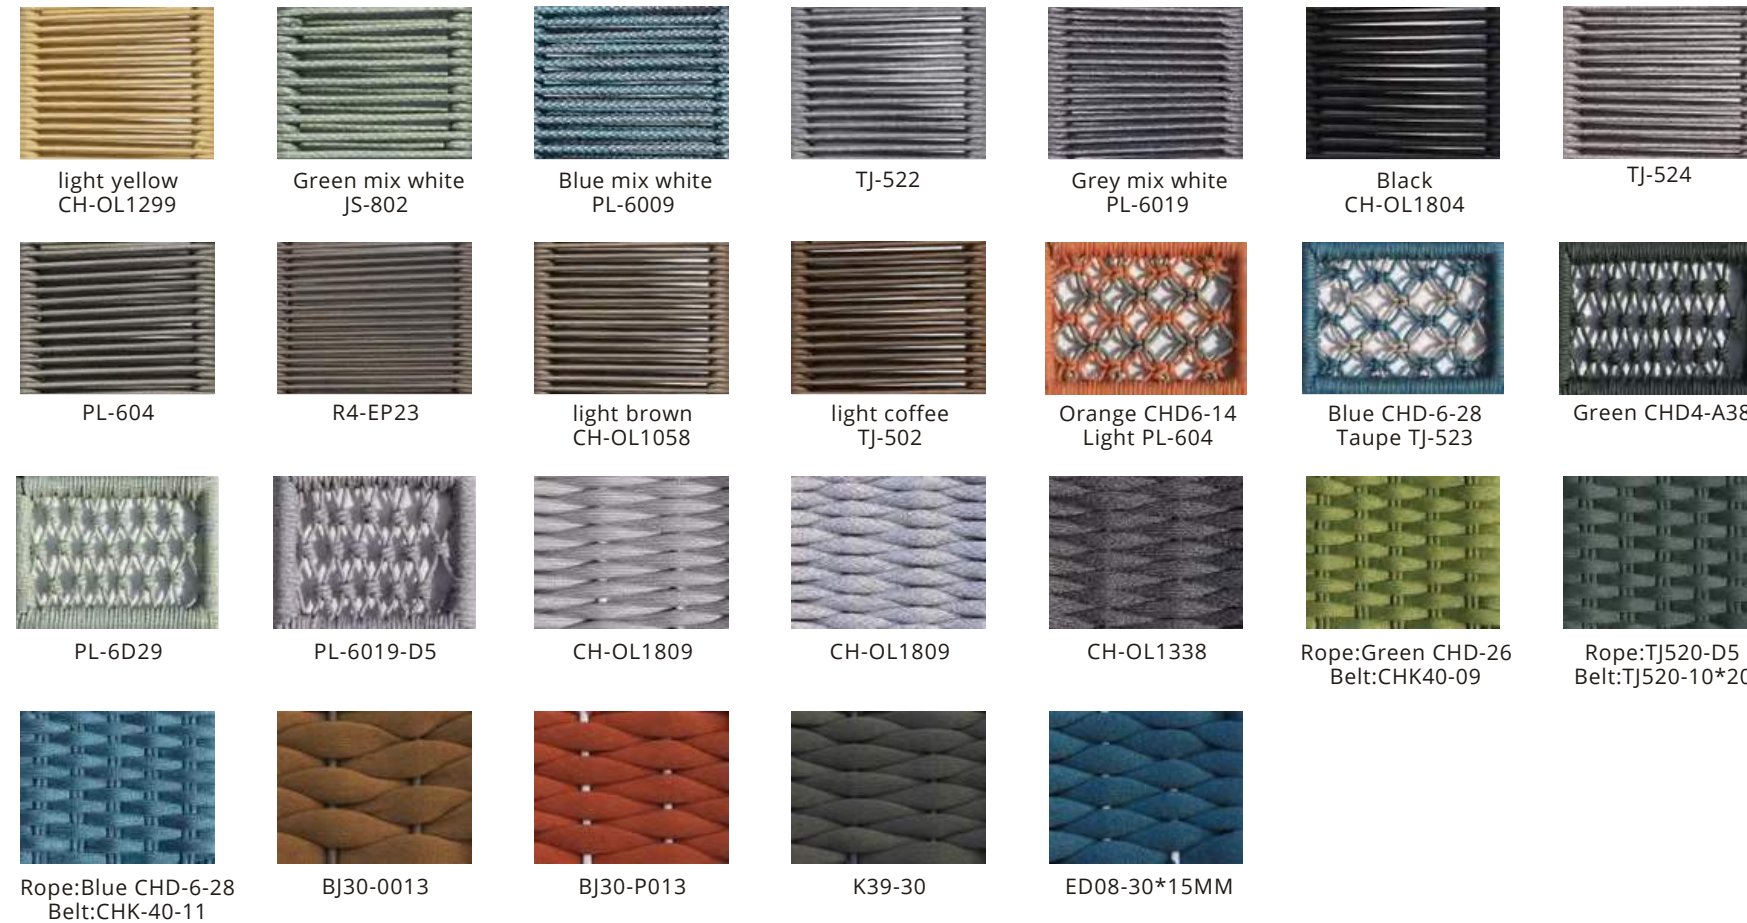

GC-02
SIZE:W125xD70xH74CM

GC-04
SIZE:W160xD90xH74CM

Aluminum colors

PT9145A PT10341 CM211C RAL8014 PT13611 TL31JL T40347S

Rope & Belt colors

Wicker colors

Fabric Colors

Sling Colors