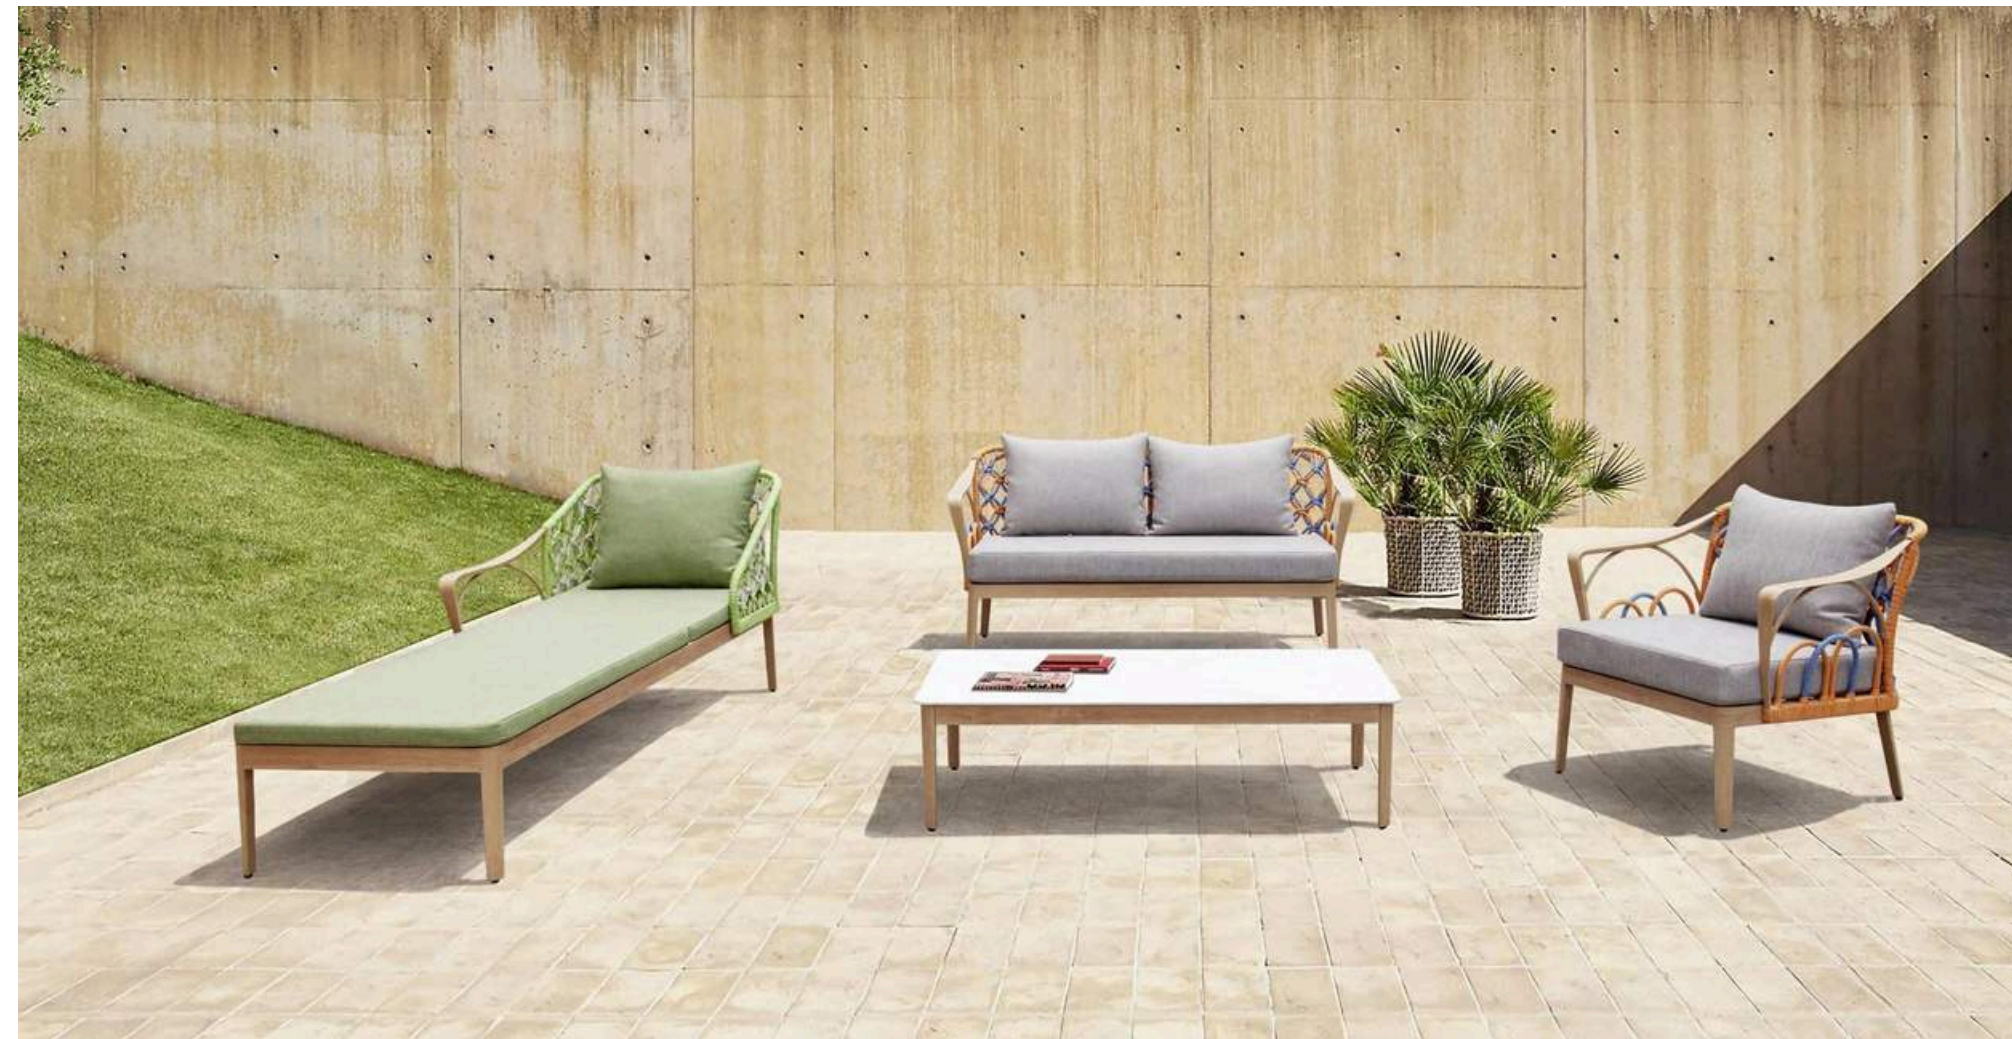

TABLE: CT026
SIZE: W240xD94xH77CM

/ PUNTARENAS

The PUNTARENAS is designed to offer a total living in continuity with nature and it is characterised by sinuous lines that follow the natural progression of the environments that hosts them. Inspired by the traditional chairs with metal and rope frame, PUNTARENAS has designed an elegant and light seat, a suspended architecture of great modernity.

OUTDOOR SOFA SET: GF2210

/ TIBIDABO

OUTDOOR SOFA SET: GF2213

- 1- SEATER SOFA: W76.5xD79xH76CM
- 2- SEATER SOFA: W150xD79xH76CM
- COFFEE TABLE: W123xD63xH34CM
- SUN LOUNGE: W75xD200xH78CM

/ PORT LINCOLN

OUTDOOR SOFA SET:SF9070