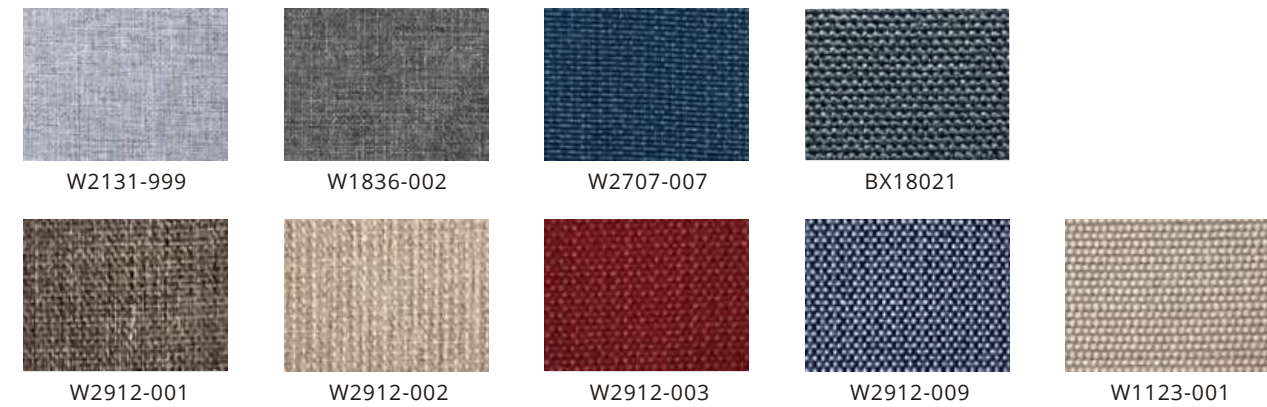

GC-02
SIZE:W125xD70xH74CM

GC-04
SIZE:W160xD90xH74CM

Aluminum colors

PT9145A PT10341 CM211C RAL8014 PT13611 TL31JL T40347S

Rope & Belt colors

Wicker colors

Fabric Colors

Sling Colors