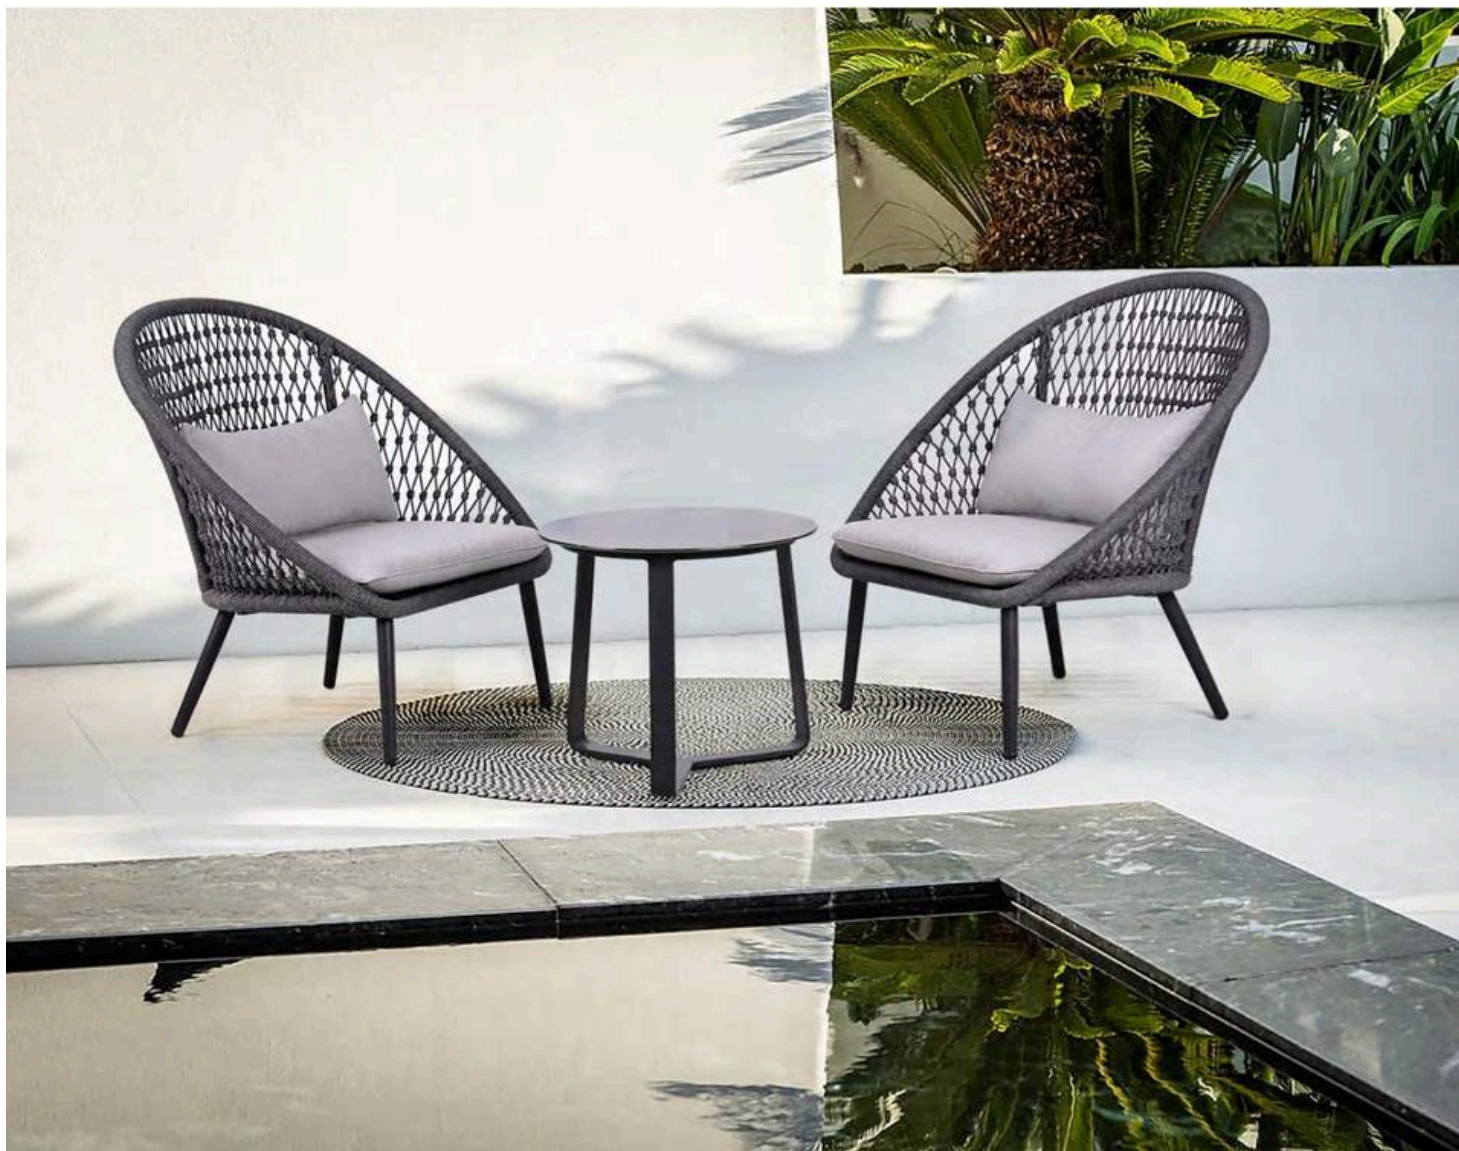

/ SEDONA

OUTDOOR DINING SET
CHAIR:MB4032
SIZE:W56.5xD62.5xH88CM
TABLE:CT037
SIZE:W180-240xD100xH75CM

/ NANTES

CHAIR:MB4137
SIZE:W56xD59xH79CM

TABLE:CA403
SIZE:W70xD70xH75CM

/ YOSEMITE

OUTDOOR DINING SET

CHAIR:MB4125
SIZE:W57.5xD60xH79CM
TABLE:CS208
SIZE:D60xH75CM

/WIND

Patio furniture isn't just about dining sets, it's about lounging in style in the backyard and enjoying the lovely day and the fruits of your labor.

OUTDOOR SOFA SET: SF3064

SOFA: W79xD72xH84CM COFFEE TABLE: D50xH45CM