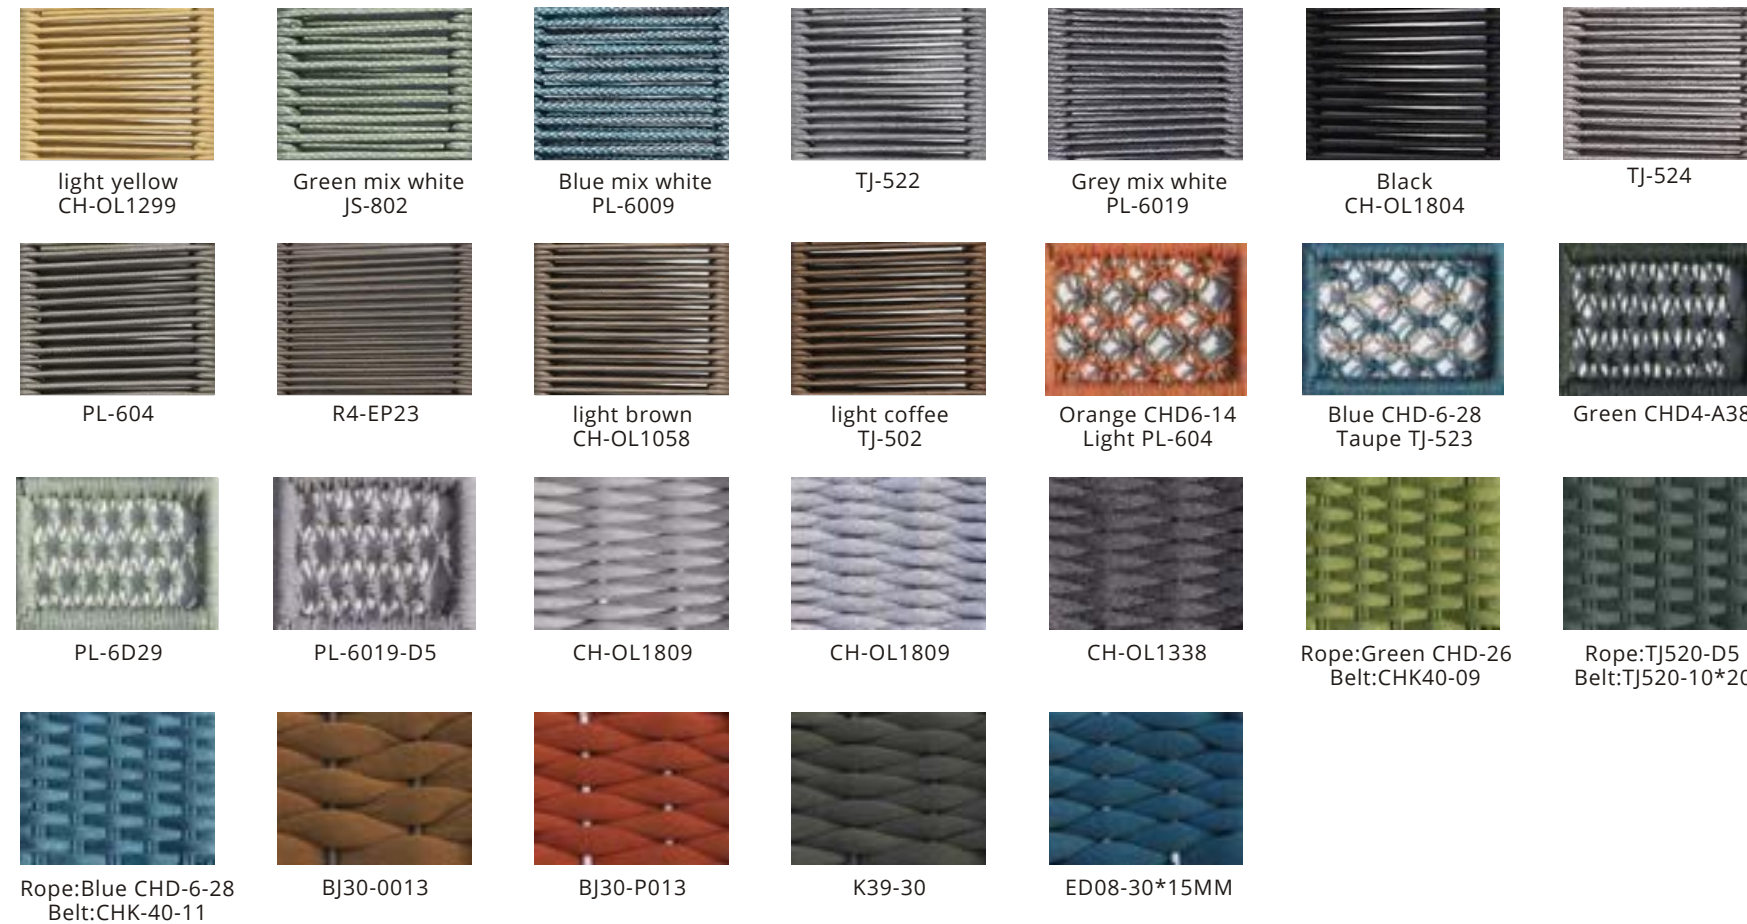

GC-02
SIZE:W100xD90xH74CM

GC-03
SIZE:W160xD90xH74CM

GC-02
SIZE:W125xD70xH74CM

GC-04
SIZE:W160xD90xH74CM

Aluminum colors

Rope & Belt colors

Wicker colors

Fabric Colors

Sling Colors